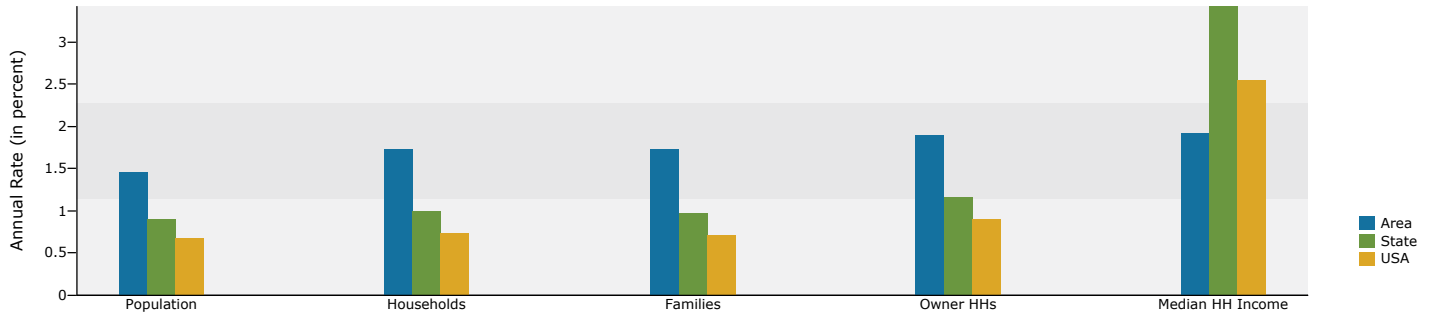

Race and Ethnicity	Census 2010		2012		2017	
	Number	Percent	Number	Percent	Number	Percent
White Alone	1,027	13.6%	1,028	13.1%	1,187	14.0%
Black Alone	4,413	58.4%	4,769	60.7%	4,887	57.8%
American Indian Alone	12	0.2%	21	0.3%	23	0.3%
Asian Alone	1,632	21.6%	1,530	19.5%	1,721	20.4%
Pacific Islander Alone	3	0.0%	2	0.0%	4	0.0%
Some Other Race Alone	157	2.1%	187	2.4%	206	2.4%
Two or More Races	310	4.1%	326	4.1%	428	5.1%
Hispanic Origin (Any Race)	211	2.8%	259	3.3%	294	3.5%

**Data Note:** Income is expressed in current dollars.

**Source:** U.S. Census Bureau, Census 2010 Summary File 1. Esri forecasts for 2012 and 2017.

February 24, 2013

Made with Esri Community Analyst

Clarkston (Proper)  
 Clarkston city, GA (1316544)  
 Geography: Place

Trends 2012-2017

Population by Age

2012 Household Income

2012 Population by Race

2012 Percent Hispanic Origin: 3.3%

Source: U.S. Census Bureau, Census 2010 Summary File 1. Esri forecasts for 2012 and 2017.