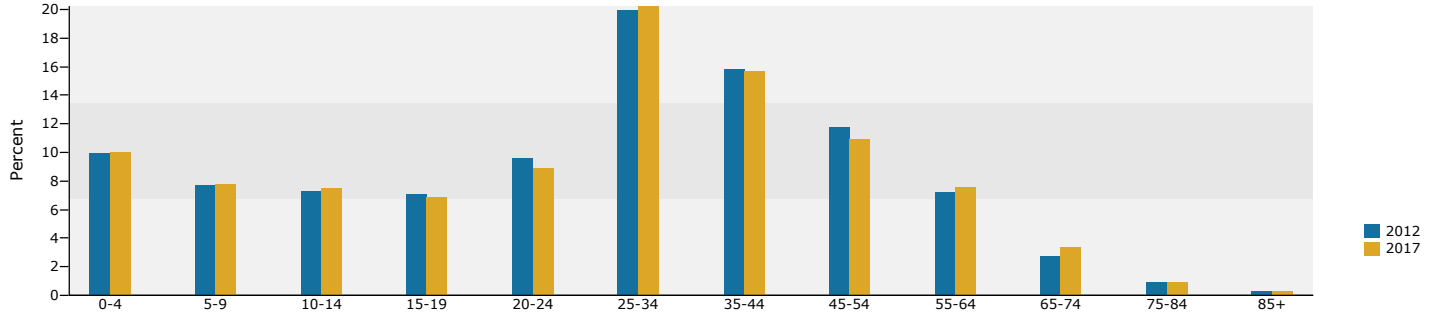

Race and Ethnicity	Census 2010		2012		2017	
	Number	Percent	Number	Percent	Number	Percent
White Alone	1,027	13.6%	1,028	13.1%	1,187	14.0%
Black Alone	4,413	58.4%	4,769	60.7%	4,887	57.8%
American Indian Alone	12	0.2%	21	0.3%	23	0.3%
Asian Alone	1,632	21.6%	1,530	19.5%	1,721	20.4%
Pacific Islander Alone	3	0.0%	2	0.0%	4	0.0%
Some Other Race Alone	157	2.1%	187	2.4%	206	2.4%
Two or More Races	310	4.1%	326	4.1%	428	5.1%
Hispanic Origin (Any Race)	211	2.8%	259	3.3%	294	3.5%

**Data Note:** Income is expressed in current dollars.

**Source:** U.S. Census Bureau, Census 2010 Summary File 1. Esri forecasts for 2012 and 2017.

February 24, 2013

Made with Esri Community Analyst

Clarkston (Proper)  
 Clarkston city, GA (1316544)  
 Geography: Place

Trends 2012-2017

Population by Age

2012 Household Income

2012 Population by Race

2012 Percent Hispanic Origin: 3.3%

Source: U.S. Census Bureau, Census 2010 Summary File 1. Esri forecasts for 2012 and 2017.