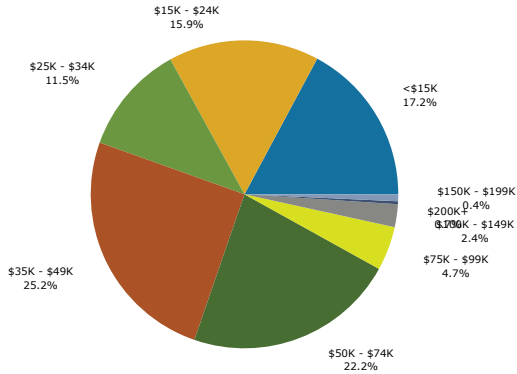

Race and Ethnicity	Census 2010		2012		2017	
	Number	Percent	Number	Percent	Number	Percent
White Alone	1,027	13.6%	1,028	13.1%	1,187	14.0%
Black Alone	4,413	58.4%	4,769	60.7%	4,887	57.8%
American Indian Alone	12	0.2%	21	0.3%	23	0.3%
Asian Alone	1,632	21.6%	1,530	19.5%	1,721	20.4%
Pacific Islander Alone	3	0.0%	2	0.0%	4	0.0%
Some Other Race Alone	157	2.1%	187	2.4%	206	2.4%
Two or More Races	310	4.1%	326	4.1%	428	5.1%
Hispanic Origin (Any Race)	211	2.8%	259	3.3%	294	3.5%

**Data Note:** Income is expressed in current dollars.

**Source:** U.S. Census Bureau, Census 2010 Summary File 1. Esri forecasts for 2012 and 2017.

February 24, 2013

Made with Esri Community Analyst

Clarkston (Proper)  
 Clarkston city, GA (1316544)  
 Geography: Place

Trends 2012-2017

Population by Age

2012 Household Income

2012 Population by Race

2012 Percent Hispanic Origin: 3.3%

Source: U.S. Census Bureau, Census 2010 Summary File 1. Esri forecasts for 2012 and 2017.